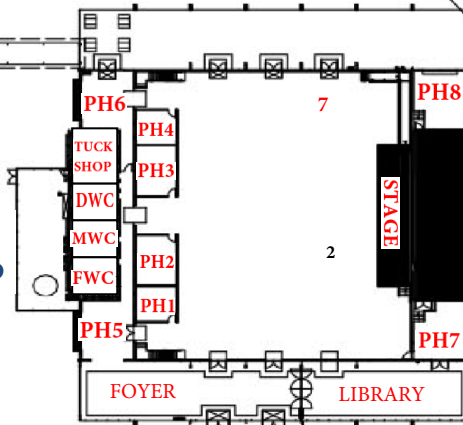

Mackay Christian College Providence Junior Campus

YR 5 & 6
PLAYGROUND

TRIANGLE
PLAYGROUND

YR 3 & 4
PLAYGROUND

Basketball
Courts

NORTHERN
CARPARK

EMERGENCY
ASSEMBLY POINT

PURPLE VILLAGE