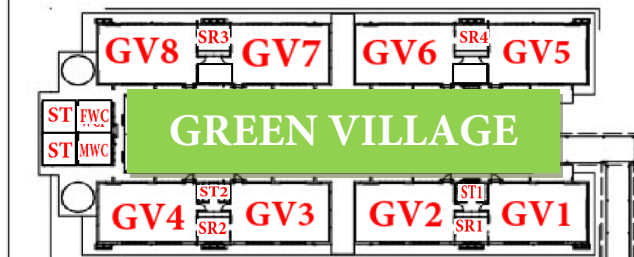

Mackay Christian College Providence Junior Campus

YR 5 & 6
PLAYGROUND

TRIANGLE
PLAYGROUND

YR 3 & 4
PLAYGROUND

Basketball
Courts

NORTHERN
CARPARK

EMERGENCY
ASSEMBLY POINT

PURPLE VILLAGE

YR 1 & 2
PLAYGROUND

ORANGE VILLAGE

SOUTHERN
CARPARK