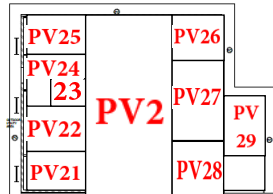

Mackay Christian College Providence Junior Campus

YR 5 & 6
PLAYGROUND

TRIANGLE
PLAYGROUND

YR 3 & 4
PLAYGROUND

Basketball
Courts

NORTHERN
CARPARK

EMERGENCY
ASSEMBLY POINT

PURPLE VILLAGE