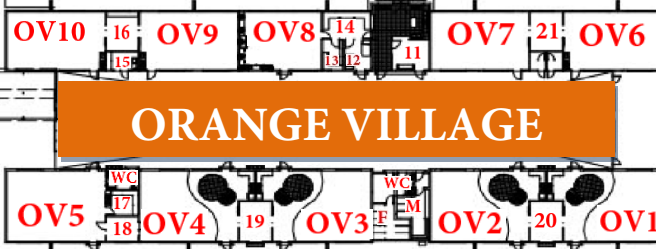

Mackay Christian College Providence Junior Campus

YR 5 & 6
PLAYGROUND

TRIANGLE
PLAYGROUND

YR 3 & 4
PLAYGROUND

Basketball
Courts

NORTHERN
CARPARK

EMERGENCY
ASSEMBLY POINT

PURPLE VILLAGE

YR 1 & 2
PLAYGROUND

ORANGE VILLAGE

SOUTHERN
CARPARK